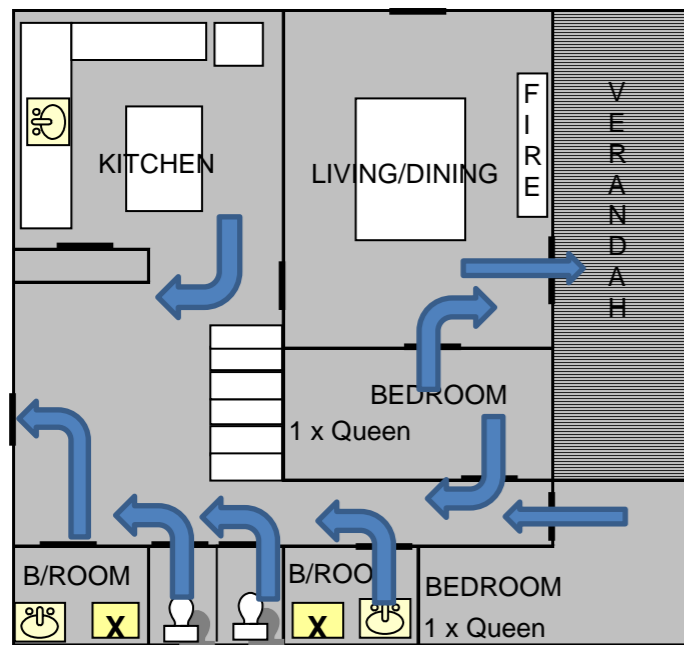

Belfast Cottage

UPSTAIRS

Belfast Cottage
Sleeps 19
7 Bedrooms
- 2 Queen
- 1 Bunk
- 13 Singles
2 Bathrooms
2 Toilets
Gas heater

DOWNSTAIRS

If you discover a fire:

- Warn personnel in the immediate vicinity that a fire exists.
- Inform the reception staff (9531 1177) ext 100 during office hours, or the Caretaker (0419 919 028) outside office hours, that a fire exists.
- If you are trained and confident that you are not placing yourself at risk of injury, attempt to extinguish the fire using appropriate fire extinguisher.
- If unable to extinguish the fire immediately evacuate the area, by following the emergency exit signs and proceed to the Assembly point at the Oval (see map).
- If you are responsible for a visitor or contractor, you should ensure these persons follow the correct evacuation procedure.
- You should render assistance to injured personnel if capable but do not put yourself at risk.