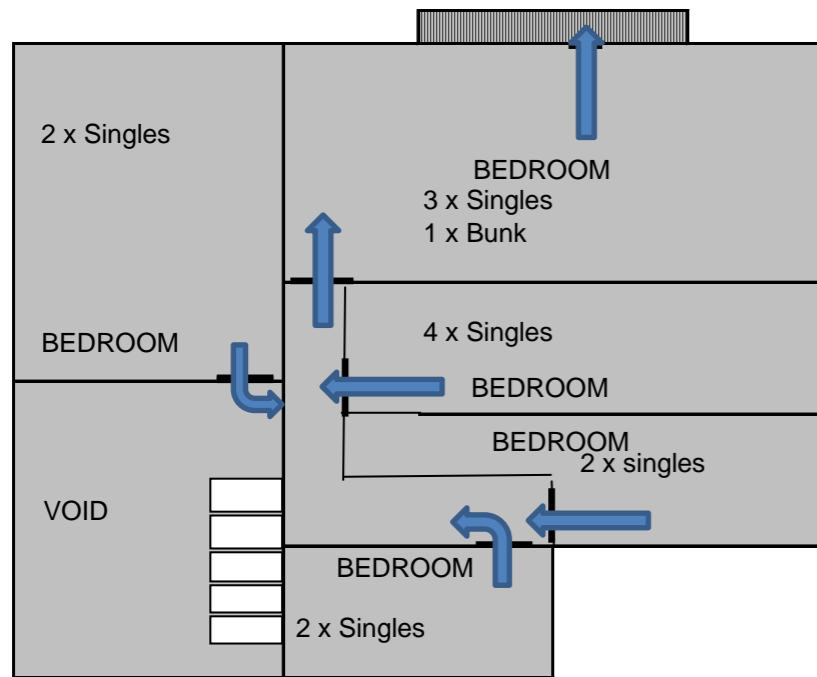

Belfast Cottage

UPSTAIRS

Belfast Cottage
Sleeps 19
7 Bedrooms
- 2 Queen
- 1 Bunk
- 13 Singles
2 Bathrooms
2 Toilets
Gas heater

DOWNSTAIRS

If you discover a fire:

- Warn personnel in the immediate vicinity that a fire exists.
- Inform the reception staff (9531 1177) ext 100 during office hours, or the Caretaker (0419 919 028) outside office hours, that a fire exists.
- If you are trained and confident that you are not placing yourself at risk of injury, attempt to extinguish the fire using appropriate fire extinguisher.
- If unable to extinguish the fire immediately evacuate the area, by following the emergency exit signs and proceed to the Assembly point at the Oval (see map).
- If you are responsible for a visitor or contractor, you should ensure these persons follow the correct evacuation procedure.
- You should render assistance to injured personnel if capable but do not put yourself at risk.