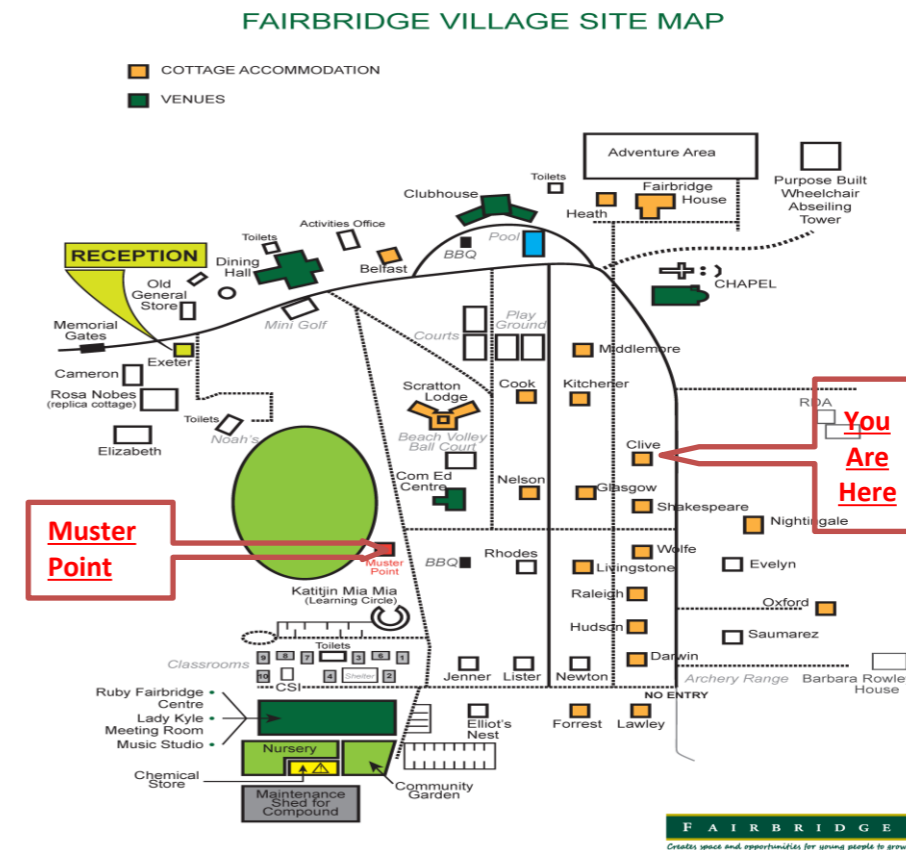

Clive Cottage

Clive Cottage
Sleeps 16
6 Bedrooms
- 14 Singles
- 1 Bunk
2 Bathrooms
2 Toilets

If you discover a fire:

- Warn personnel in the immediate vicinity that a fire exists.
- Inform the reception staff (9531 1177) ext 100 during office hours, or the Caretaker (0419 919 028) outside office hours, that a fire exists.
- If you are trained and confident that you are not placing yourself at risk of injury, attempt to extinguish the fire using appropriate fire extinguisher.
- If unable to extinguish the fire immediately evacuate the area, by following the emergency exit signs and proceed to the Assembly point at the Oval (see map).
- If you are responsible for a visitor or contractor, you should ensure these persons follow the correct evacuation procedure.
- You should render assistance to injured personnel if capable but do not put yourself at risk.