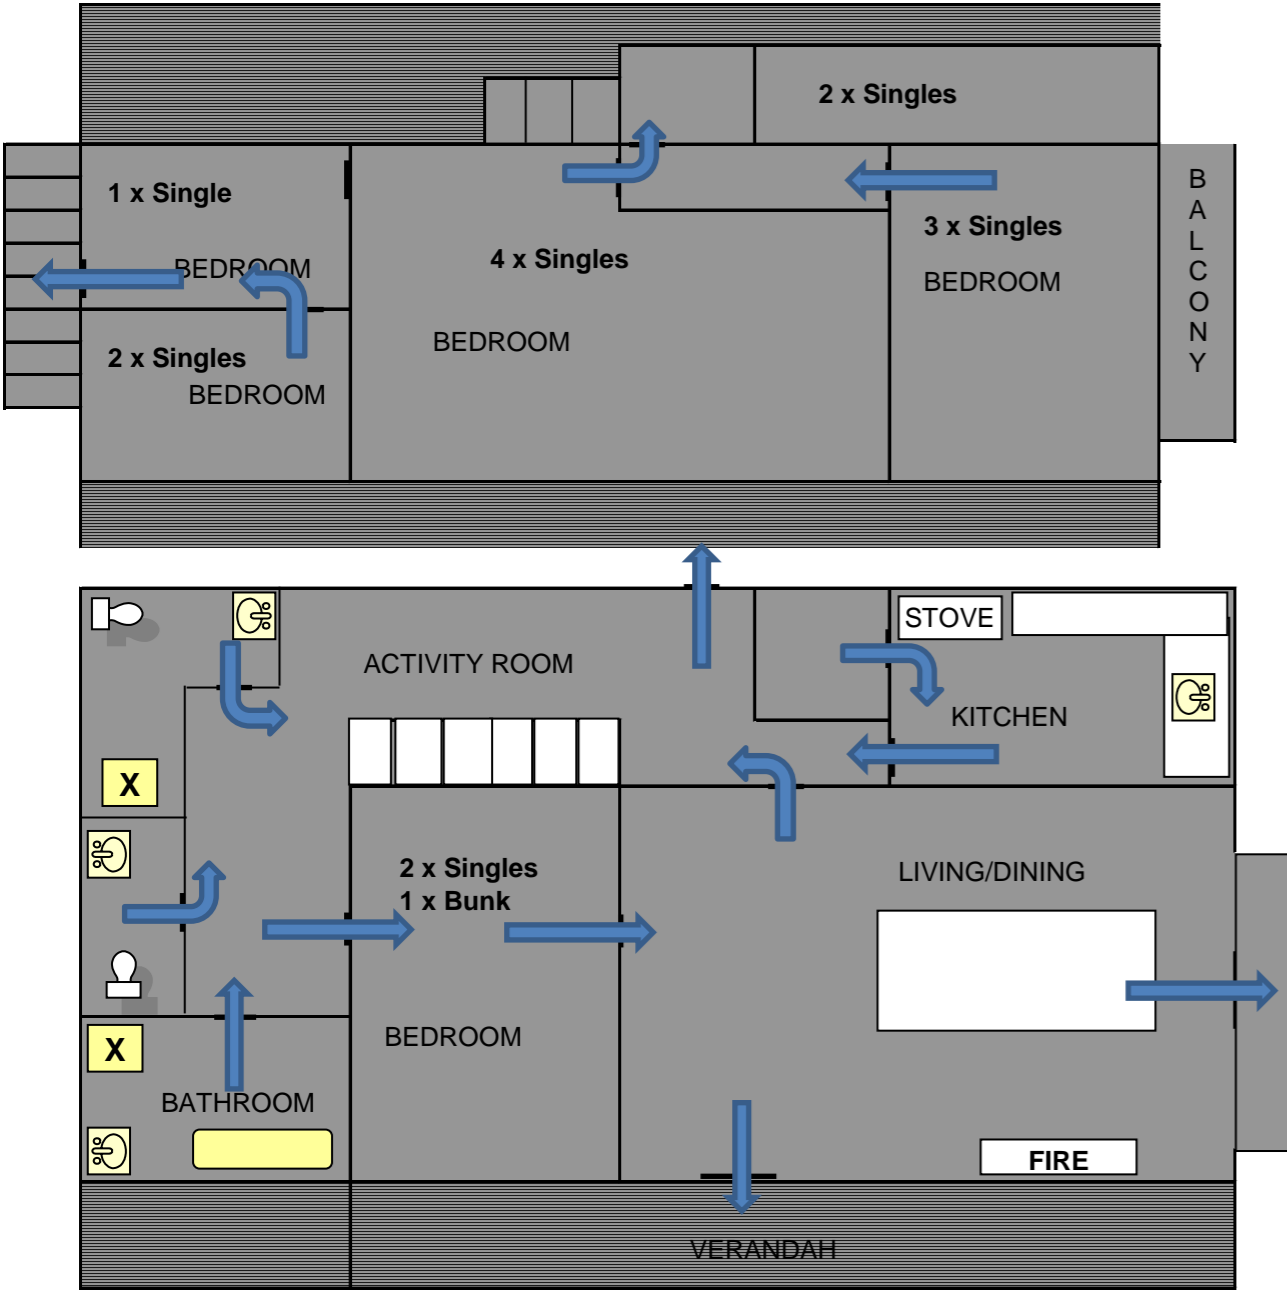

Clive Cottage

Clive Cottage
Sleeps 16
6 Bedrooms
- 14 Singles
- 1 Bunk
2 Bathrooms
2 Toilets

If you discover a fire:

- Warn personnel in the immediate vicinity that a fire exists.
- Inform the reception staff (9531 1177) ext 100 during office hours, or the Caretaker (0419 919 028) outside office hours, that a fire exists.
- If you are trained and confident that you are not placing yourself at risk of injury, attempt to extinguish the fire using appropriate fire extinguisher.
- If unable to extinguish the fire immediately evacuate the area, by following the emergency exit signs and proceed to the Assembly point at the Oval (see map).
- If you are responsible for a visitor or contractor, you should ensure these persons follow the correct evacuation procedure.
- You should render assistance to injured personnel if capable but do not put yourself at risk.

Upstairs

Downstairs

Creates space and opportunities for young people to grow

Clive Cottage

Creates space and opportunities for young people to grow