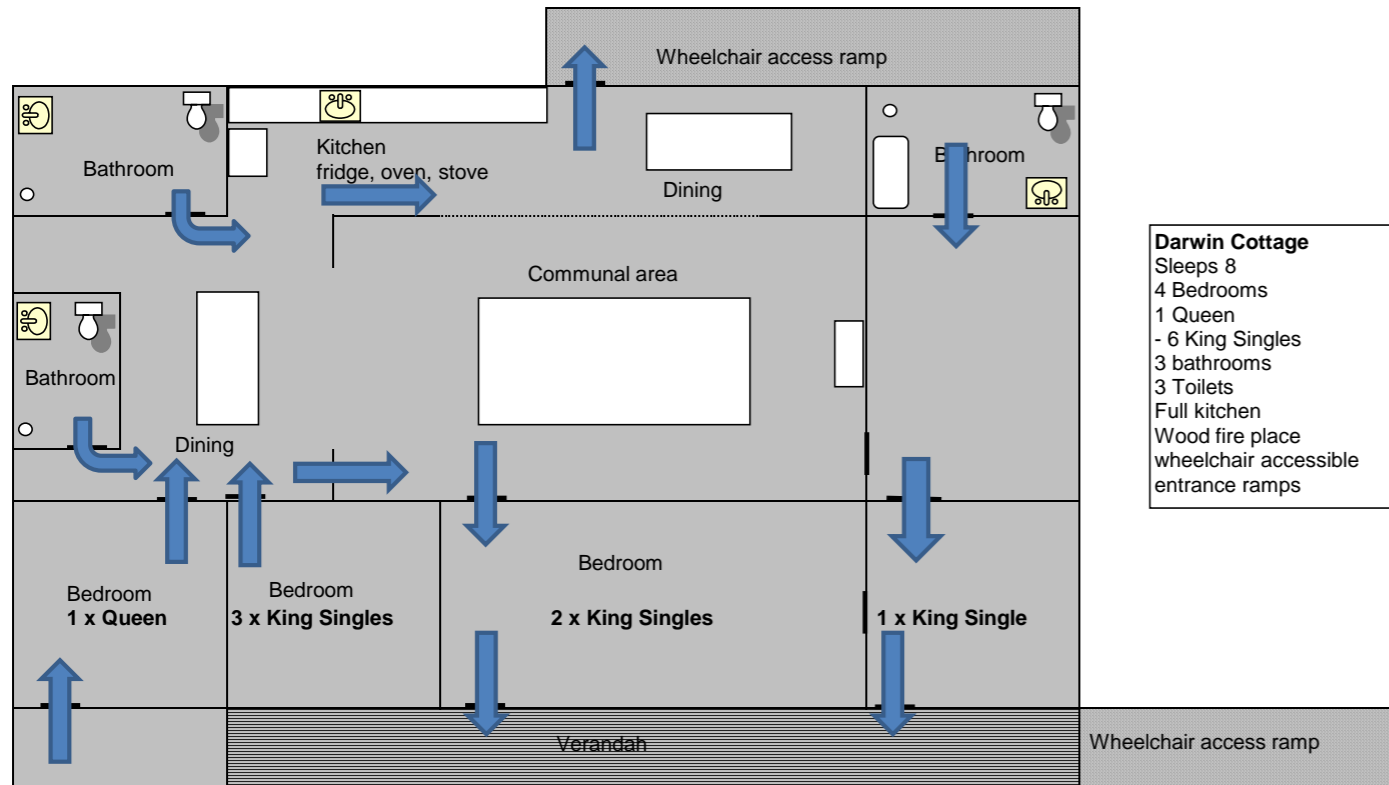

DARWIN COTTAGE

If you discover a fire:

- Warn personnel in the immediate vicinity that a fire exists.
- Inform the reception staff (9531 1177) ext 100 during office hours, or the Caretaker (0419 919 028) outside office hours, that a fire exists.
- If you are trained and confident that you are not placing yourself at risk of injury, attempt to extinguish the fire using appropriate fire extinguisher.
- If unable to extinguish the fire immediately evacuate the area, by following the emergency exit signs and proceed to the Assembly point at the Oval (see map).
- If you are responsible for a visitor or contractor, you should ensure these persons follow the correct evacuation procedure.
- You should render assistance to injured personnel if capable but do not put yourself at risk.