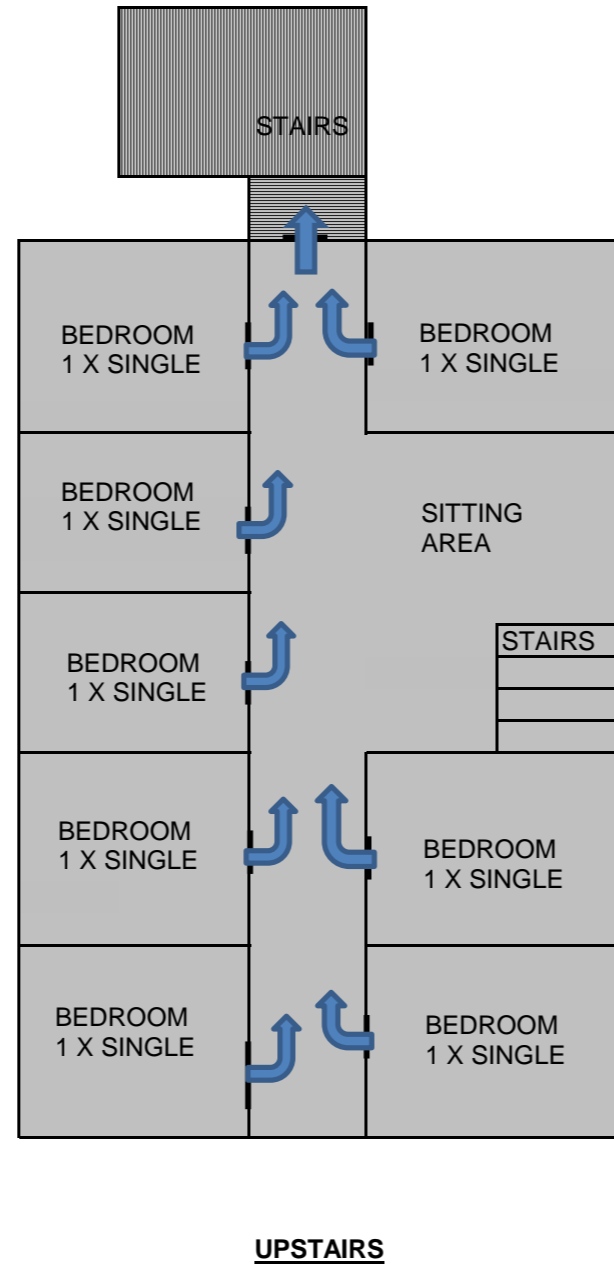

Evelyn Cottage

Evelyn Cottage
9 bedrooms
9 Singles
3 bathrooms
3 Toilets
Ceiling Fans
Wood Fire
Double Storey

If you discover a fire:

- Warn personnel in the immediate vicinity that a fire exists.
- Inform the reception staff (9531 1177) ext 100 during office hours, or the Caretaker (0419 919 028) outside office hours, that a fire exists.
- If you are trained and confident that you are not placing yourself at risk of injury, attempt to extinguish the fire using appropriate fire extinguisher.
- If unable to extinguish the fire immediately evacuate the area, by following the emergency exit signs and proceed to the Assembly point at the Oval (see map).
- If you are responsible for a visitor or contractor, you should ensure these persons follow the correct evacuation procedure.
- You should render assistance to injured personnel if capable but do not put yourself at risk.