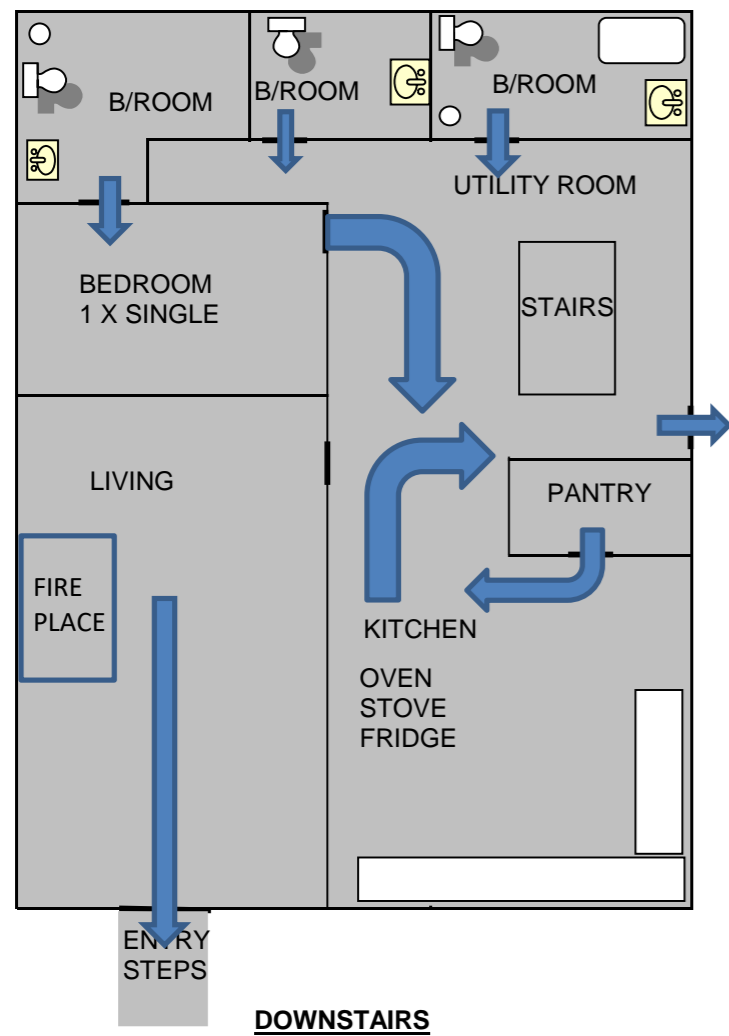

Evelyn Cottage

Evelyn Cottage
9 bedrooms
9 Singles
3 bathrooms
3 Toilets
Ceiling Fans
Wood Fire
Double Storey

If you discover a fire:

- Warn personnel in the immediate vicinity that a fire exists.
- Inform the reception staff (9531 1177) ext 100 during office hours, or the Caretaker (0419 919 028) outside office hours, that a fire exists.
- If you are trained and confident that you are not placing yourself at risk of injury, attempt to extinguish the fire using appropriate fire extinguisher.
- If unable to extinguish the fire immediately evacuate the area, by following the emergency exit signs and proceed to the Assembly point at the Oval (see map).
- If you are responsible for a visitor or contractor, you should ensure these persons follow the correct evacuation procedure.
- You should render assistance to injured personnel if capable but do not put yourself at risk.