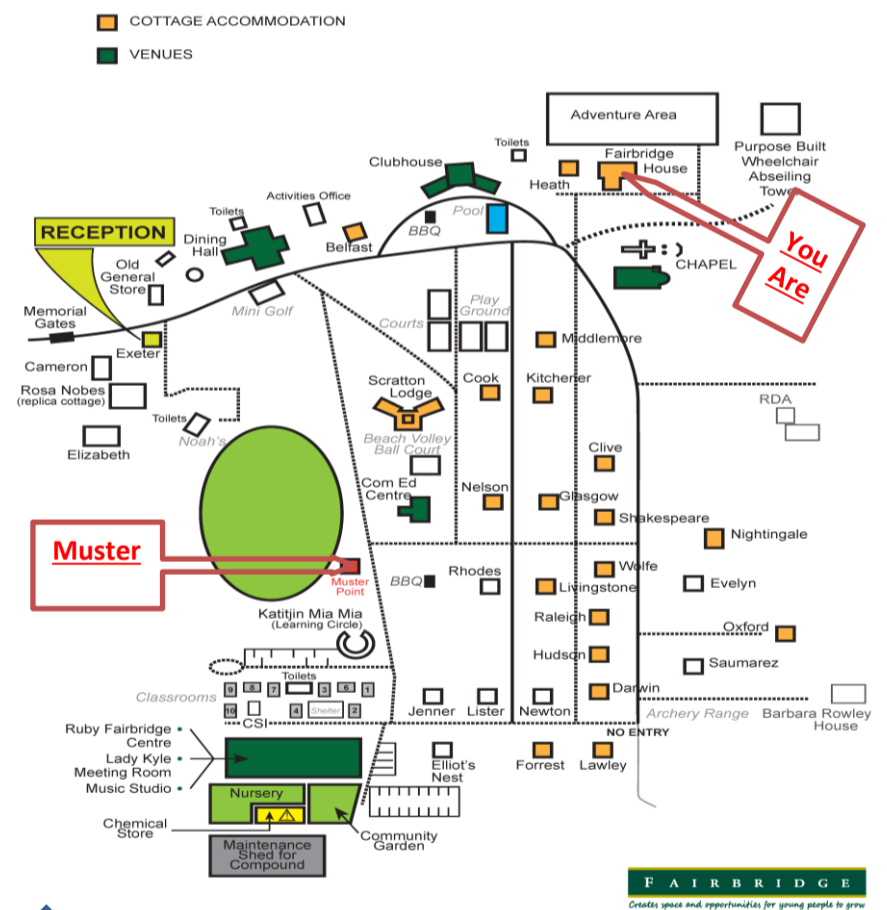

UPSTAIRS

If you discover a fire:

- Warn personnel in the immediate vicinity that a fire exists.
- Inform the reception staff (9531 1177) ext 100 during office hours, or the Caretaker (0419 919 028) outside office hours, that a fire exists.
- If you are trained and confident that you are not placing yourself at risk of injury, attempt to extinguish the fire using appropriate fire extinguisher.
- If unable to extinguish the fire immediately evacuate the area, by following the emergency exit signs and proceed to the Assembly point at the Oval (see map).
- If you are responsible for a visitor or contractor, you should ensure these persons follow the correct evacuation procedure.
- You should render assistance to injured personnel if capable but do not put yourself at risk.

Fairbridge House
Sleeps 24
9 Bedrooms
- 3 Queens
- 1 Double
- 16 Singles
2 bathrooms
3 Toilets
Wood Fire & Gas Heater

FAIRBRIDGE VILLAGE SITE MAP

DOWNSTAIRS