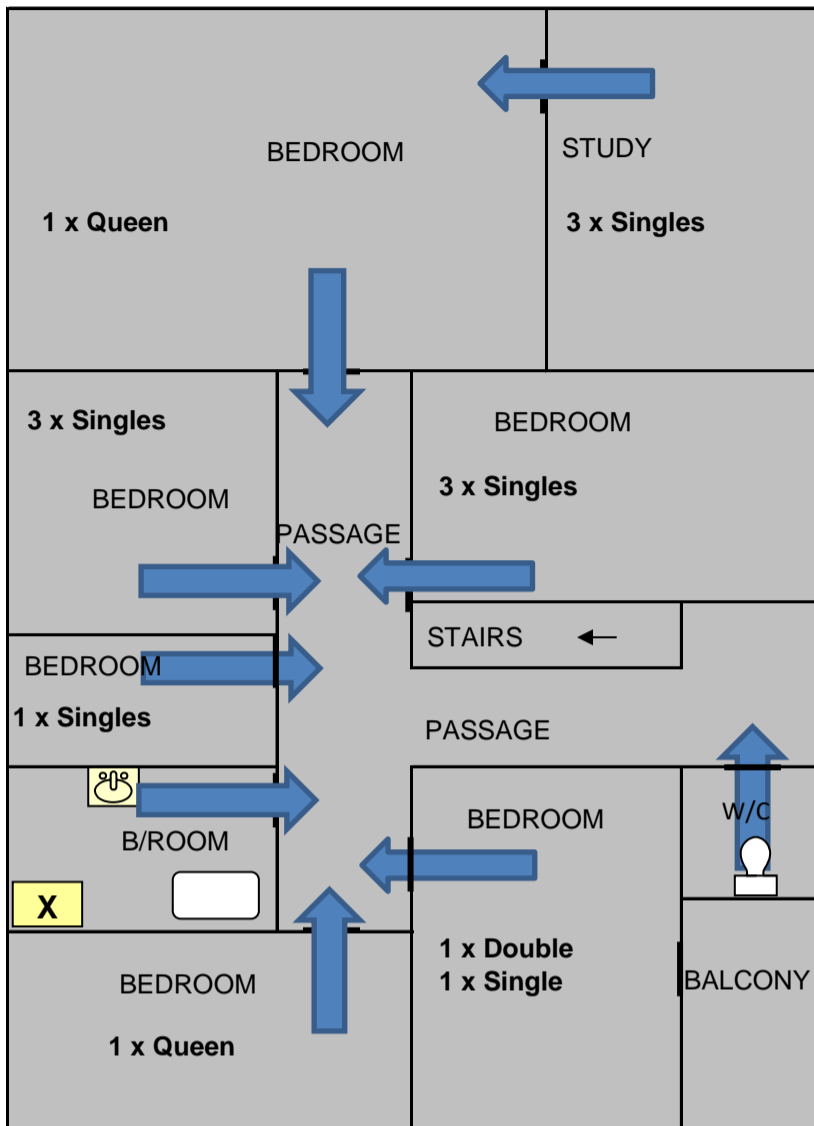

UPSTAIRS

If you discover a fire:

- Warn personnel in the immediate vicinity that a fire exists.
- Inform the reception staff (9531 1177) ext 100 during office hours, or the Caretaker (0419 919 028) outside office hours, that a fire exists.
- If you are trained and confident that you are not placing yourself at risk of injury, attempt to extinguish the fire using appropriate fire extinguisher.
- If unable to extinguish the fire immediately evacuate the area, by following the emergency exit signs and proceed to the Assembly point at the Oval (see map).
- If you are responsible for a visitor or contractor, you should ensure these persons follow the correct evacuation procedure.
- You should render assistance to injured personnel if capable but do not put yourself at risk.

Fairbridge House
Sleeps 24
9 Bedrooms
- 3 Queens
- 1 Double
- 16 Singles
2 bathrooms
3 Toilets
Wood Fire & Gas Heater

FAIRBRIDGE VILLAGE SITE MAP

DOWNSTAIRS