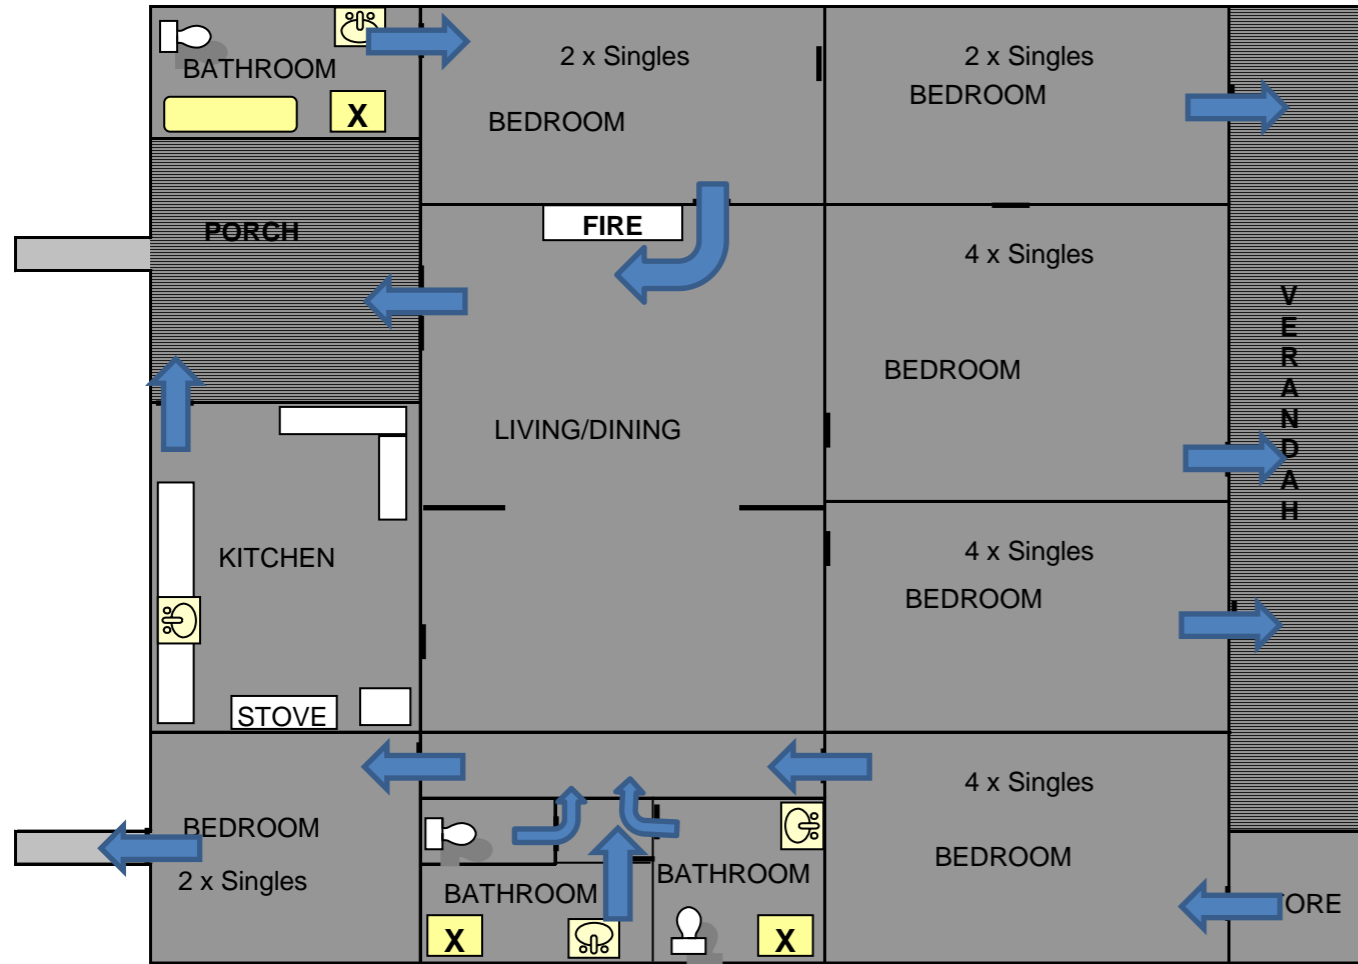

# Glasgow Cottage Floor Plan

**Glasgow Cottage**  
Sleeps 18  
6 Bedrooms  
- 18 Singles  
3 Bathrooms  
3 Toilets  
Wood Fire