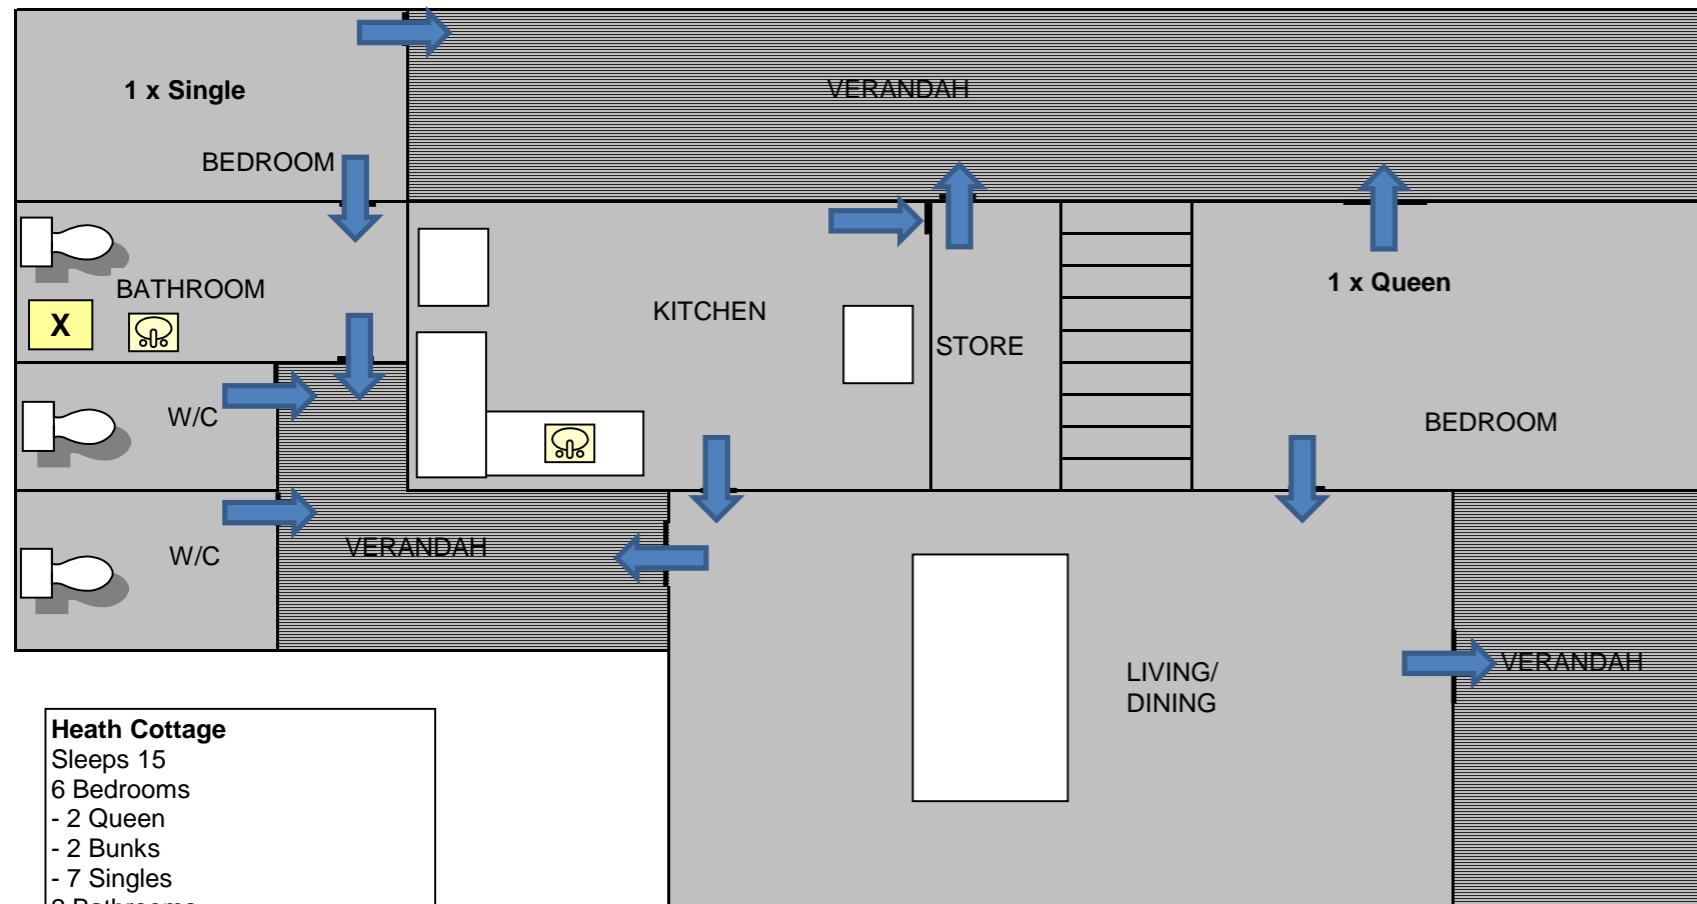

Heath Cottage Floor Plan

UPSTAIRS

DOWNSTAIRS

Heath Cottage
Sleeps 15
6 Bedrooms
- 2 Queen
- 2 Bunks
- 7 Singles
2 Bathrooms
4 Toilets
Reverse Cycle Airconditioning

If you discover a fire:

- Warn personnel in the immediate vicinity that a fire exists.
- Inform the reception staff (9531 1177) ext 100 during office hours, or the Caretaker (0419 919 028) outside office hours, that a fire exists.
- If you are trained and confident that you are not placing yourself at risk of injury, attempt to extinguish the fire using appropriate fire extinguisher.
- If unable to extinguish the fire immediately evacuate the area, by following the emergency exit signs and proceed to the Assembly point at the Oval (see map).
- If you are responsible for a visitor or contractor, you should ensure these persons follow the correct evacuation procedure.
- You should render assistance to injured personnel if capable but do not put yourself at risk.