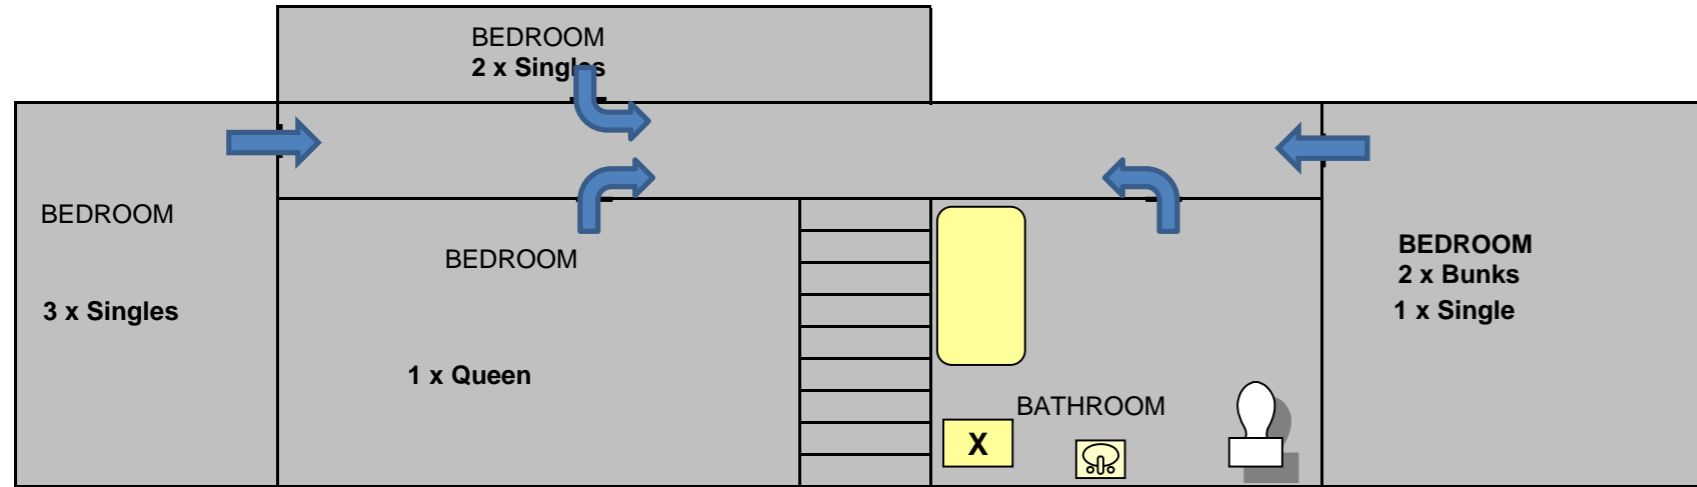

Heath Cottage Floor Plan

UPSTAIRS

DOWNSTAIRS

Heath Cottage
Sleeps 15
6 Bedrooms
- 2 Queen
- 2 Bunks
- 7 Singles
2 Bathrooms
4 Toilets
Reverse Cycle Airconditioning

If you discover a fire:

- Warn personnel in the immediate vicinity that a fire exists.
- Inform the reception staff (9531 1177) ext 100 during office hours, or the Caretaker (0419 919 028) outside office hours, that a fire exists.
- If you are trained and confident that you are not placing yourself at risk of injury, attempt to extinguish the fire using appropriate fire extinguisher.
- If unable to extinguish the fire immediately evacuate the area, by following the emergency exit signs and proceed to the Assembly point at the Oval (see map).
- If you are responsible for a visitor or contractor, you should ensure these persons follow the correct evacuation procedure.
- You should render assistance to injured personnel if capable but do not put yourself at risk.