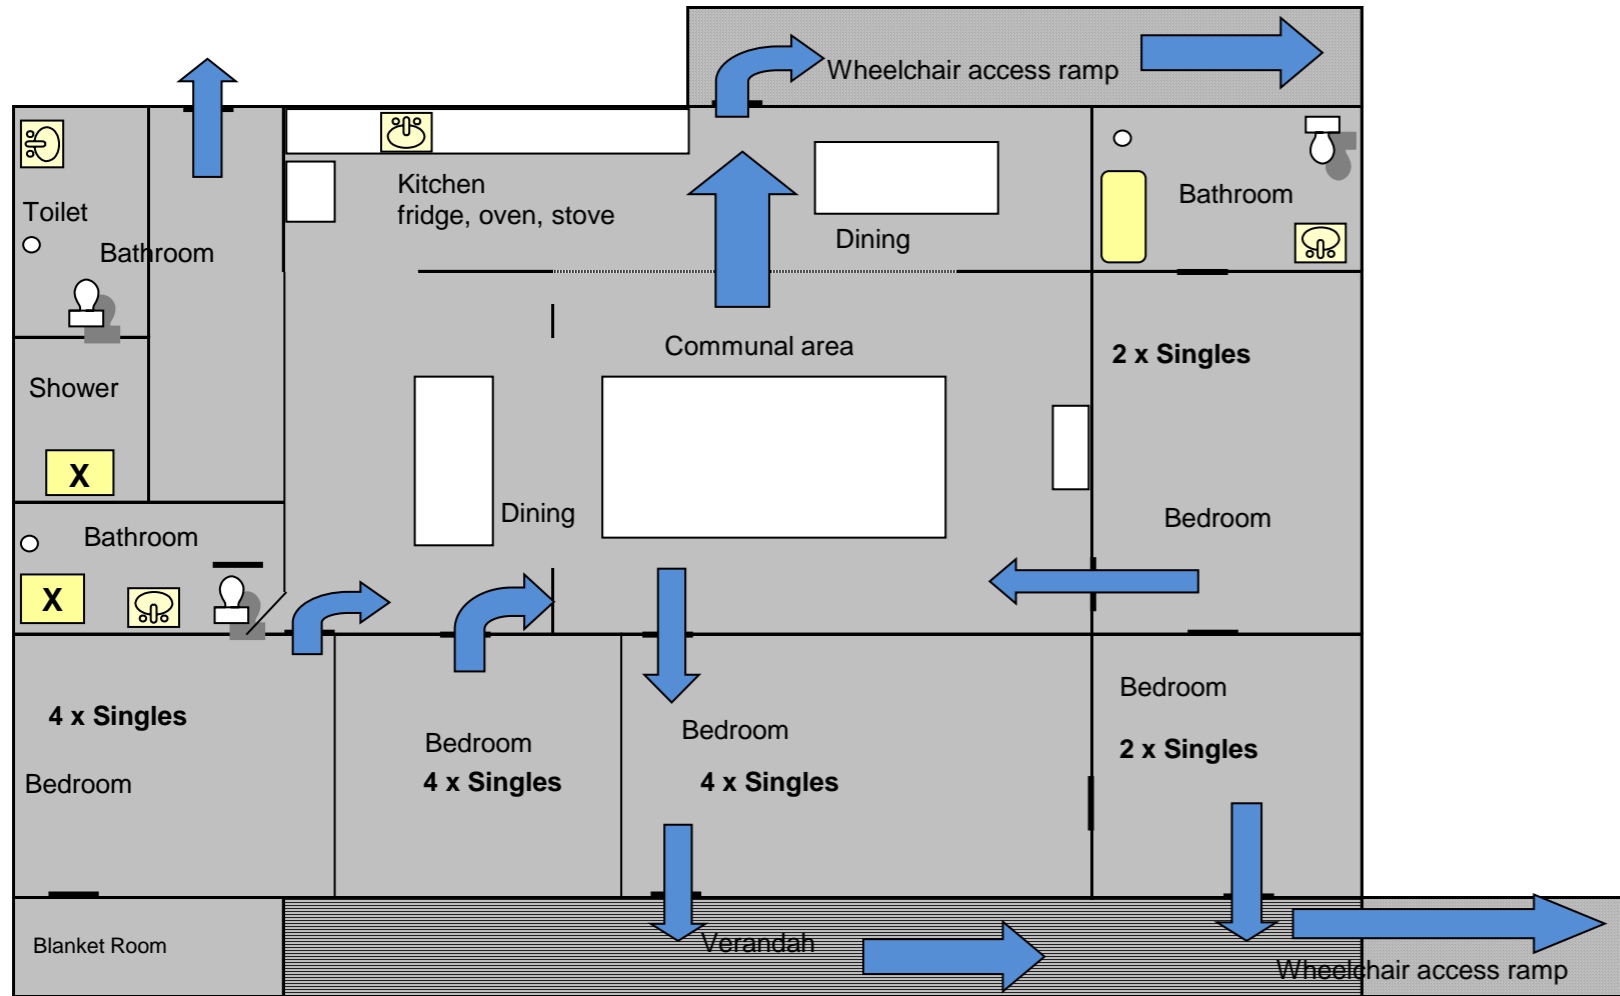

# Hudson Cottage Floor Plan

**Hudson Cottage**  
Sleeps 16  
5 bedrooms  
- 16 Singles  
3 bathrooms  
Full kitchen  
Wood fire place  
2 wheelchair  
accessible entrance

## If you discover a fire:

- Warn personnel in the immediate vicinity that a fire exists.
- Inform the reception staff (9531 1177) ext 100 during office hours, or the Caretaker (0419 919 028) outside office hours, that a fire exists.
- If you are trained and confident that you are not placing yourself at risk of injury, attempt to extinguish the fire using appropriate fire extinguisher.
- If unable to extinguish the fire immediately evacuate the area, by following the emergency exit signs and proceed to the Assembly point at the Oval (see map).
- If you are responsible for a visitor or contractor, you should ensure these persons follow the correct evacuation procedure.
- You should render assistance to injured personnel if capable but do not put yourself at risk.