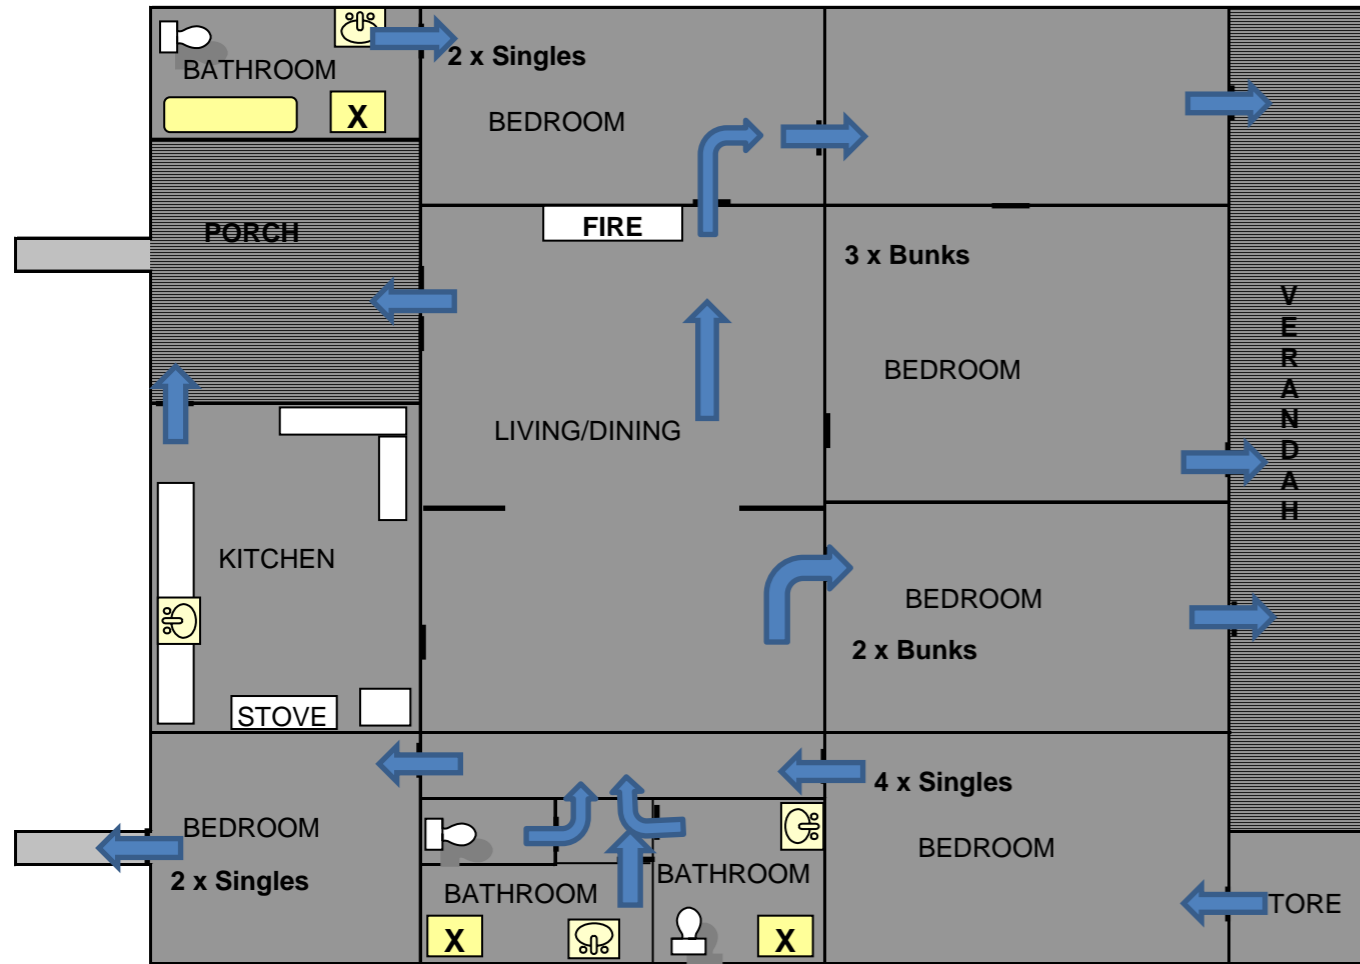

Kitchener Cottage Floor Plan

Kitchener Cottage
Sleeps 18
5 Bedrooms
- 8 Singles
- 5 Bunks
3 Bathrooms
3 Toilets
Wood Fire

If you discover a fire:

- Warn personnel in the immediate vicinity that a fire exists.
- Inform the reception staff (9531 1177) ext 100 during office hours, or the Caretaker (0419 919 028) outside office hours, that a fire exists.
- If you are trained and confident that you are not placing yourself at risk of injury, attempt to extinguish the fire using appropriate fire extinguisher.
- If unable to extinguish the fire immediately evacuate the area, by following the emergency exit signs and proceed to the Assembly point at the Oval (see map).
- If you are responsible for a visitor or contractor, you should ensure these persons follow the correct evacuation procedure.
- You should render assistance to injured personnel if capable but do not put yourself at risk.