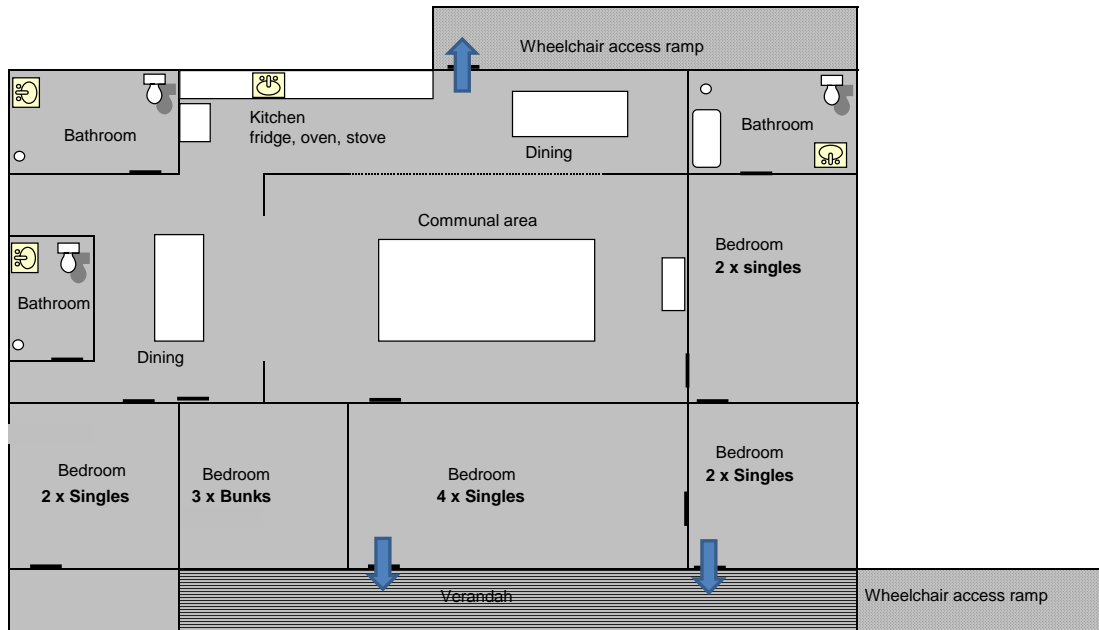

Livingstone Cottage Floor Plan

Livingstone Cottage
Sleeps 16
5 Bedrooms
- 10 Singles
- 3 Bunks
3 bathrooms
3 Toilets
Full kitchen
Wood Fire
2 wheelchair accessible entrance ramps

If you discover a fire: