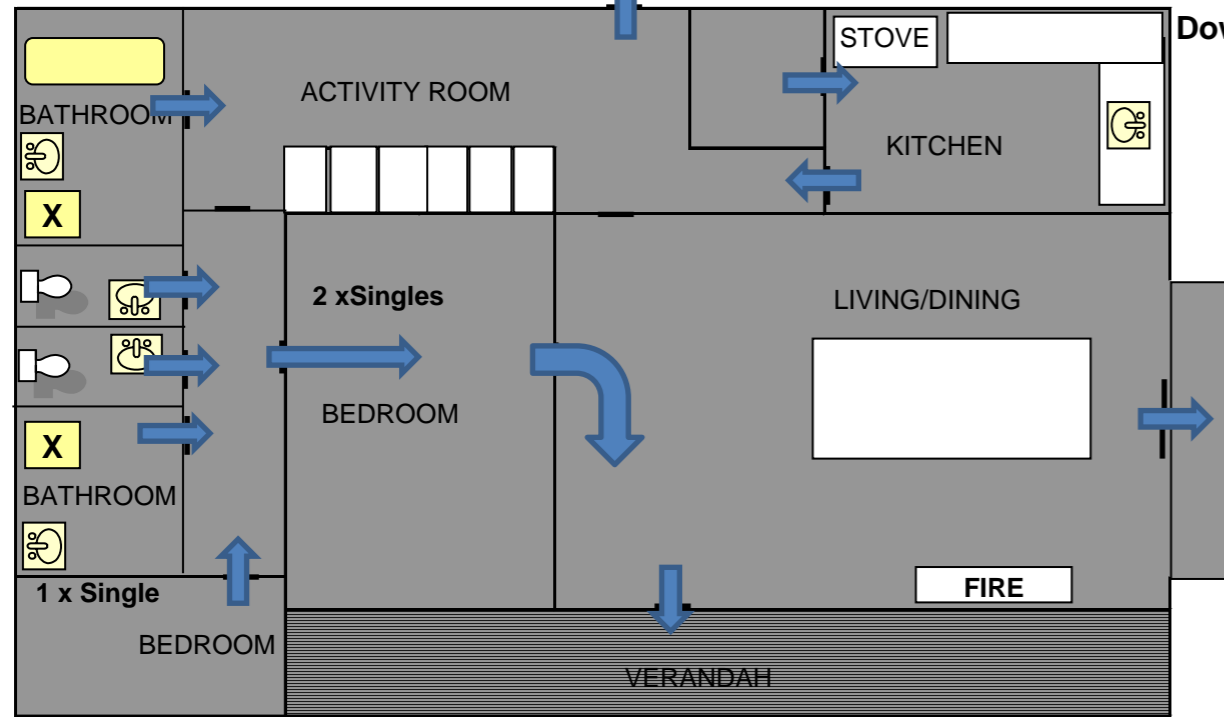

Middlemore Cottage Floor Plan

Upstairs

Downstairs

Middlemore Cottage
Sleeps 15
6 Bedrooms
- 13 Singles
- 1 Bunk
2 Bathrooms
2 Toilets
Wood Heater
Ceiling Fans

If you discover a fire:

- Warn personnel in the immediate vicinity that a fire exists.
- Inform the reception staff (9531 1177) ext 100 during office hours, or the Caretaker (0419 919 028) outside office hours, that a fire exists.
- If you are trained and confident that you are not placing yourself at risk of injury, attempt to extinguish the fire using appropriate fire extinguisher.
- If unable to extinguish the fire immediately evacuate the area, by following the emergency exit signs and proceed to the Assembly point at the Oval (see map).
- If you are responsible for a visitor or contractor, you should ensure these persons follow the correct evacuation procedure.
- You should render assistance to injured personnel if capable but do not put yourself at risk.