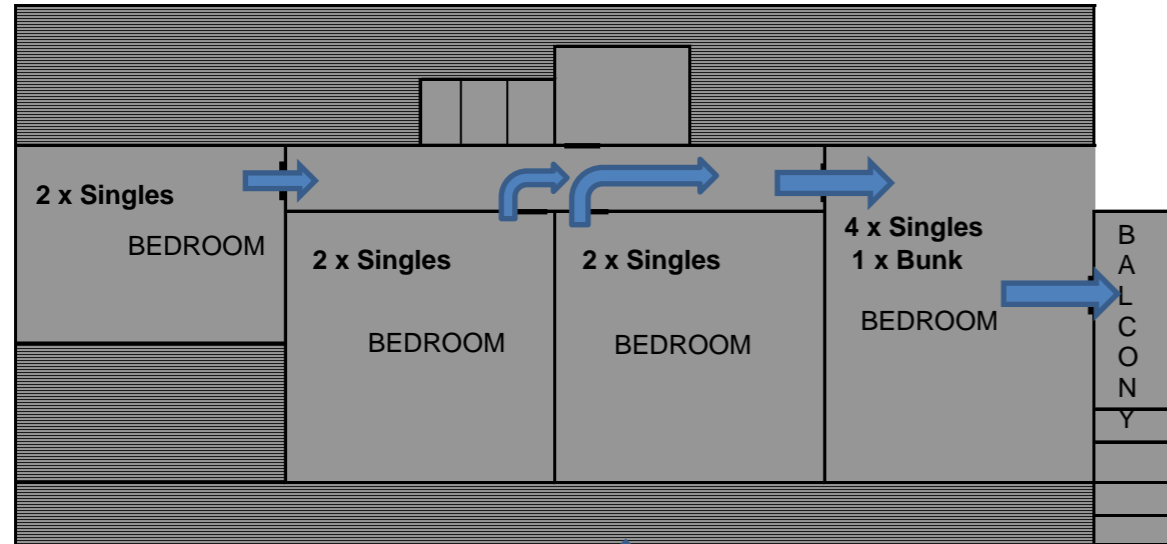

Middlemore Cottage Floor Plan

Upstairs

Downstairs

Middlemore Cottage
Sleeps 15
6 Bedrooms
- 13 Singles
- 1 Bunk
2 Bathrooms
2 Toilets
Wood Heater
Ceiling Fans

If you discover a fire:

- Warn personnel in the immediate vicinity that a fire exists.
- Inform the reception staff (9531 1177) ext 100 during office hours, or the Caretaker (0419 919 028) outside office hours, that a fire exists.
- If you are trained and confident that you are not placing yourself at risk of injury, attempt to extinguish the fire using appropriate fire extinguisher.
- If unable to extinguish the fire immediately evacuate the area, by following the emergency exit signs and proceed to the Assembly point at the Oval (see map).
- If you are responsible for a visitor or contractor, you should ensure these persons follow the correct evacuation procedure.
- You should render assistance to injured personnel if capable but do not put yourself at risk.