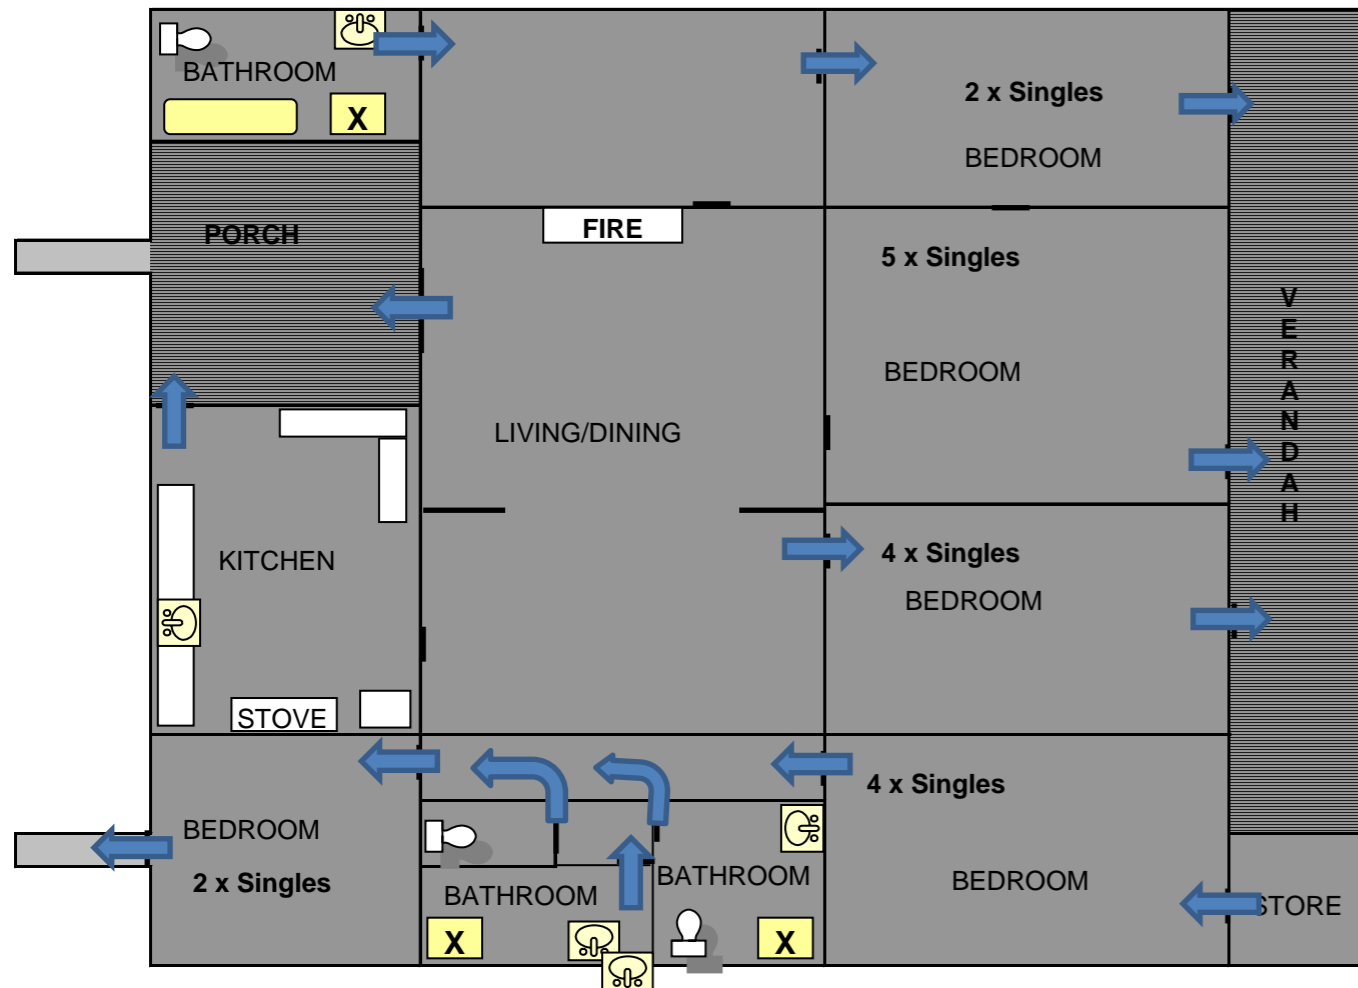

Nelson Cottage Floor Plan

Nelson Cottage
Sleeps 17
5 Bedrooms
17 Singles
3 Bathrooms
3 Toilets
Ceiling fans
Wood fire

If you discover a fire:

- Warn personnel in the immediate vicinity that a fire exists.
- Inform the reception staff (9531 1177) ext 100 during office hours, or the Caretaker (0419 919 028) outside office hours, that a fire exists.
- If you are trained and confident that you are not placing yourself at risk of injury, attempt to extinguish the fire using appropriate fire extinguisher.
- If unable to extinguish the fire immediately evacuate the area, by following the emergency exit signs and proceed to the Assembly point at the Oval (see map).
- If you are responsible for a visitor or contractor, you should ensure these persons follow the correct evacuation procedure.
- You should render assistance to injured personnel if capable but do not put yourself at risk.