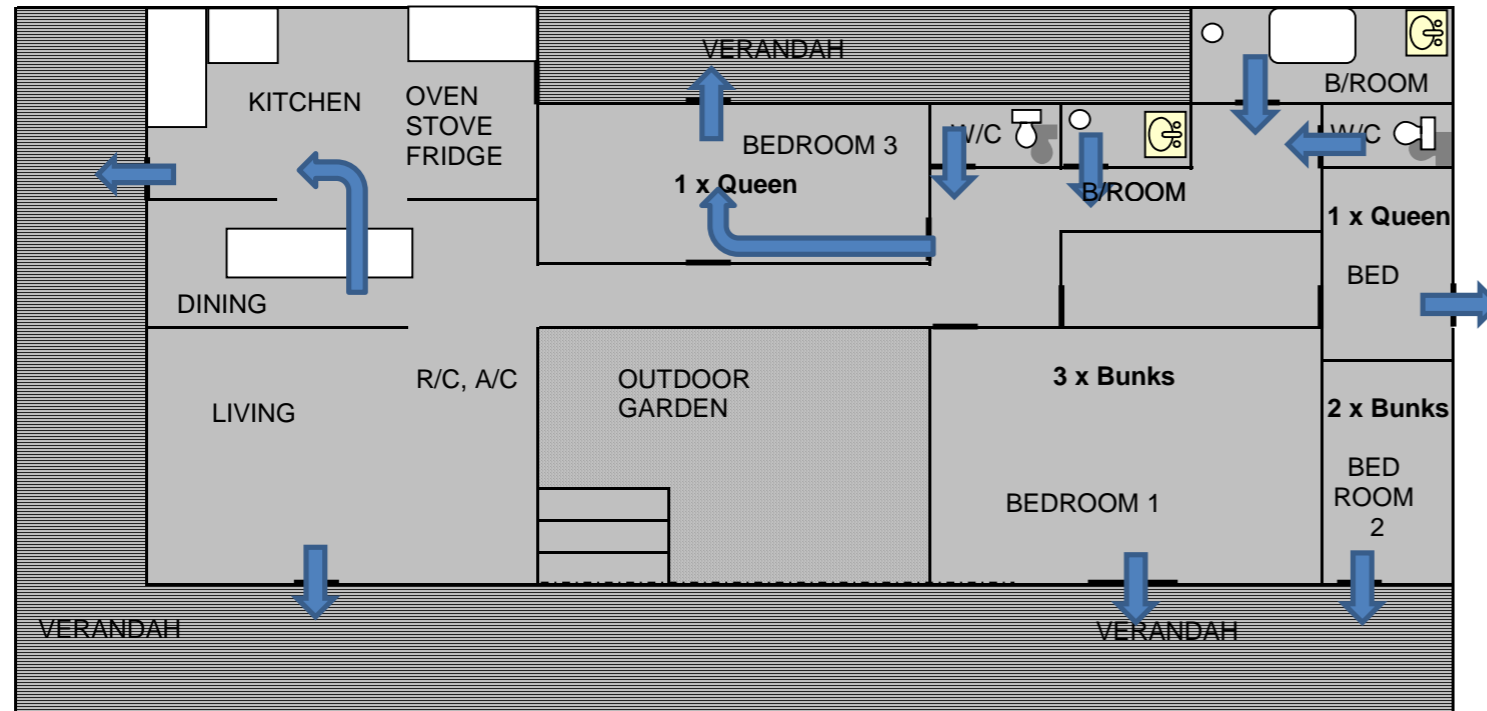

Nightingale Cottage Floor Plan

Nightingale Cottage
Sleeps 14
4 Bedrooms
- 2 Queens
- 5 Bunks
2 Bathrooms
2 Toilets
Reverse Cycle Airconditioning

If you discover a fire:

- Warn personnel in the immediate vicinity that a fire exists.
- Inform the reception staff (9531 1177) ext 100 during office hours, or the Caretaker (0419 919 028) outside office hours, that a fire exists.
- If you are trained and confident that you are not placing yourself at risk of injury, attempt to extinguish the fire using appropriate fire extinguisher.
- If unable to extinguish the fire immediately evacuate the area, by following the emergency exit signs and proceed to the Assembly point at the Oval (see map).
- If you are responsible for a visitor or contractor, you should ensure these persons follow the correct evacuation procedure.
- You should render assistance to injured personnel if capable but do not put yourself at risk.