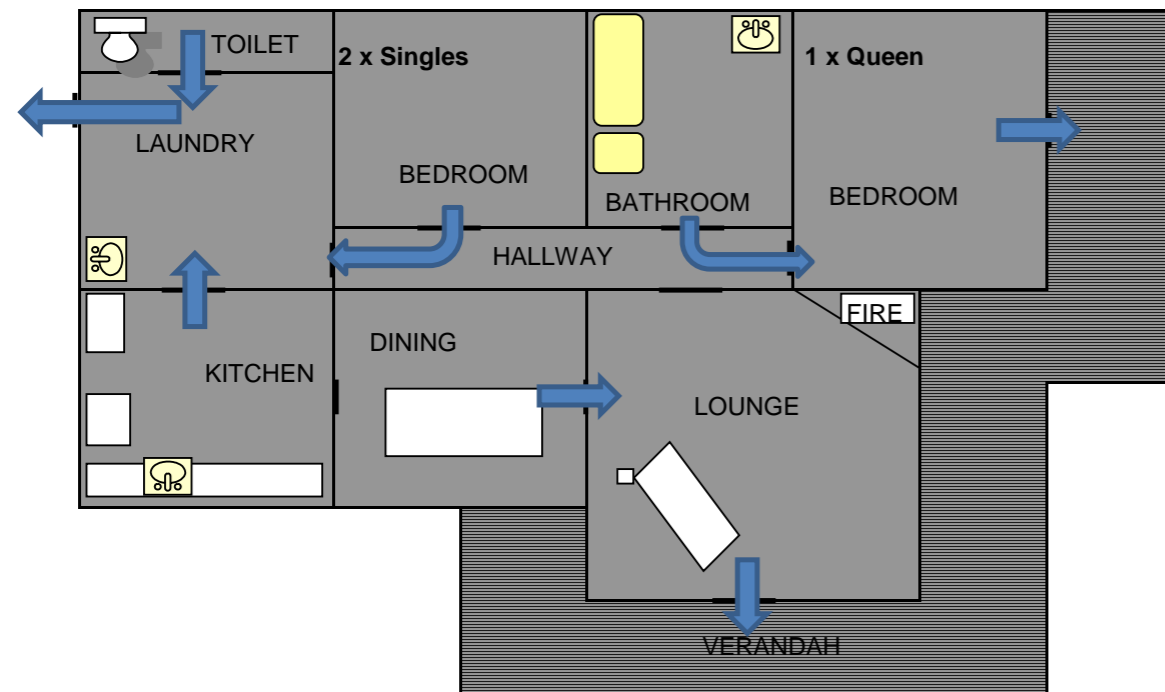

Oxford Cottage Floor Plan

Oxford Cottage
Sleeps 4
2 Bedrooms
- 1 Queen
- 2 Singles
1 Bathroom
1 Toilet
Wood Fire

If you discover a fire:

- Warn personnel in the immediate vicinity that a fire exists.
- Inform the reception staff (9531 1177) ext 100 during office hours, or the Caretaker (0419 919 028) outside office hours, that a fire exists.
- If you are trained and confident that you are not placing yourself at risk of injury, attempt to extinguish the fire using appropriate fire extinguisher.
- If unable to extinguish the fire immediately evacuate the area, by following the emergency exit signs and proceed to the Assembly point at the Oval (see map).
- If you are responsible for a visitor or contractor, you should ensure these persons follow the correct evacuation procedure.
- You should render assistance to injured personnel if capable but do not put yourself at risk.