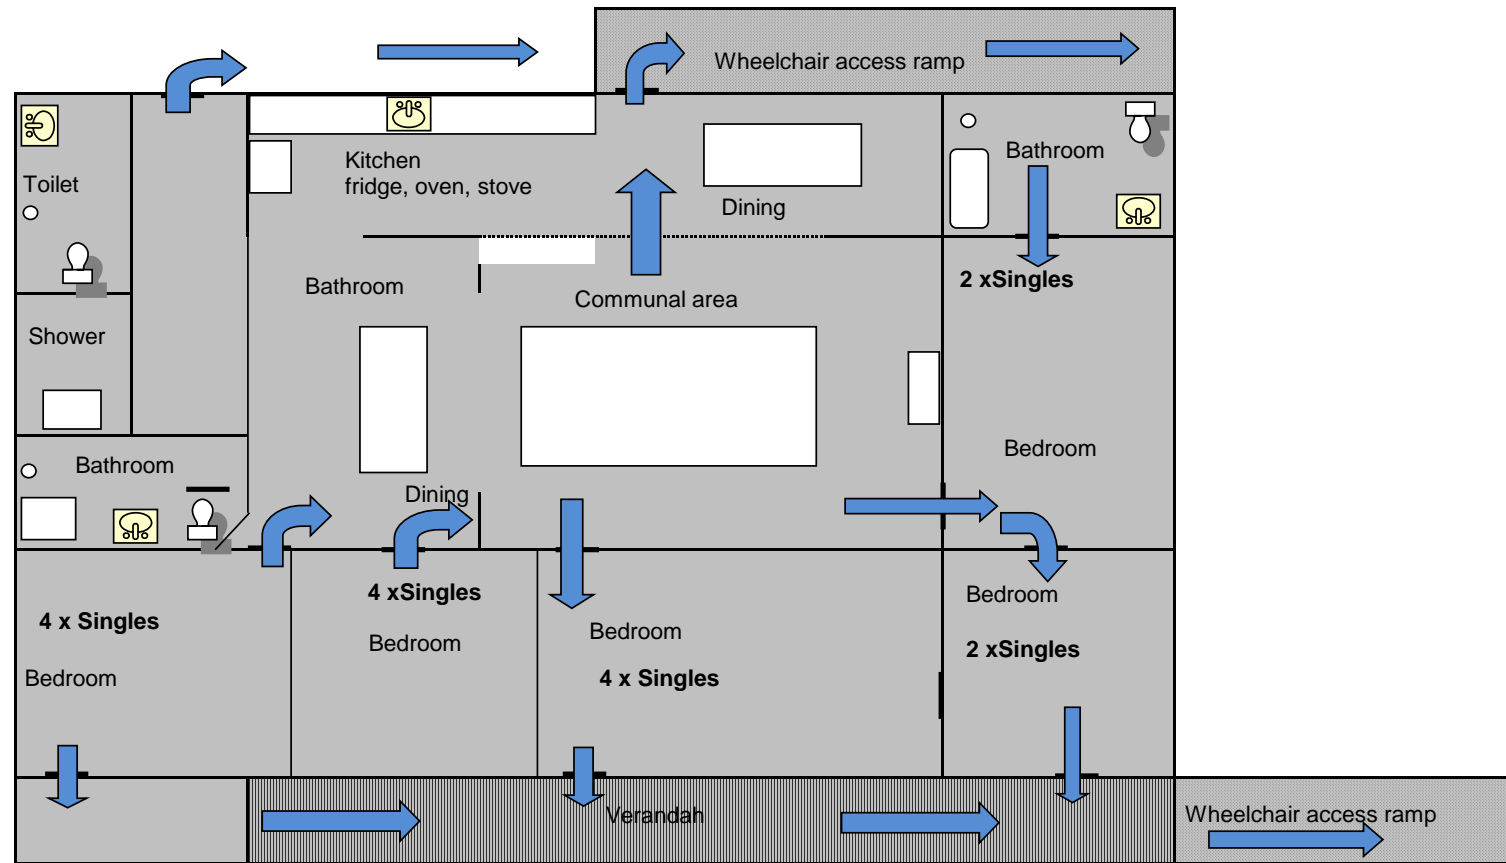

## Raleigh Cottage Floor Plan

**Raleigh Cottage**  
Sleeps 16  
5 Bedrooms  
- 16 Singles  
3 bathrooms  
3 Toilets  
Full kitchen  
Wood Fire  
2 wheelchair  
accessible entrance  
ramps