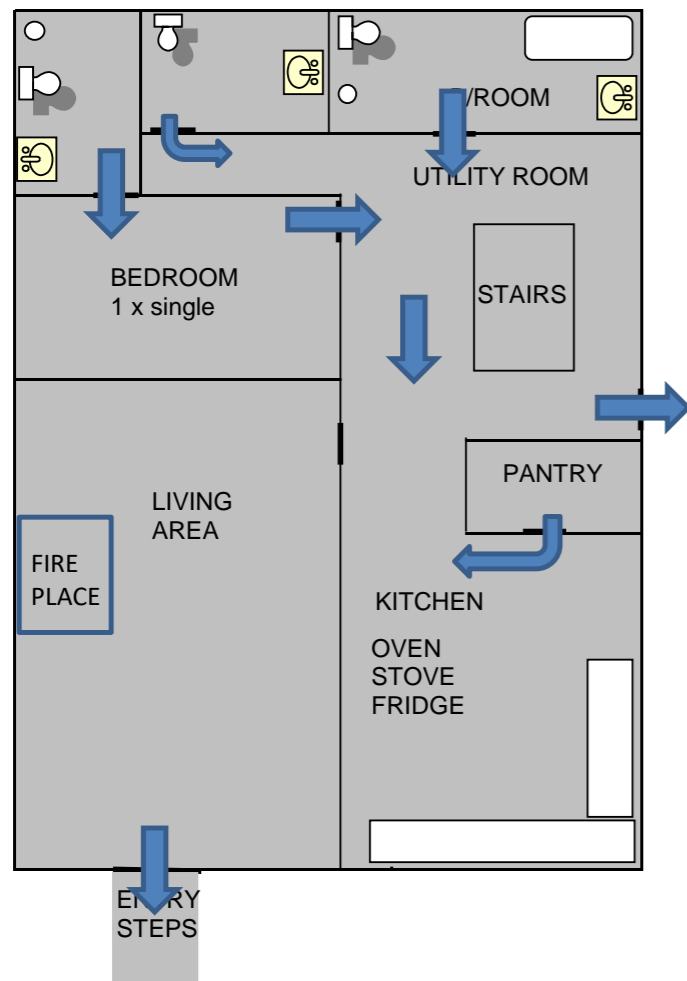

# Saumarez Cottage Floor Plan

**Saumarez Cottage**  
9 bedrooms  
-9 Single Beds  
3 bathrooms  
3 x Toilets  
Ceiling fans  
Wood Fire  
Double Storey

DOWNSTAIRS

UPSTAIRS