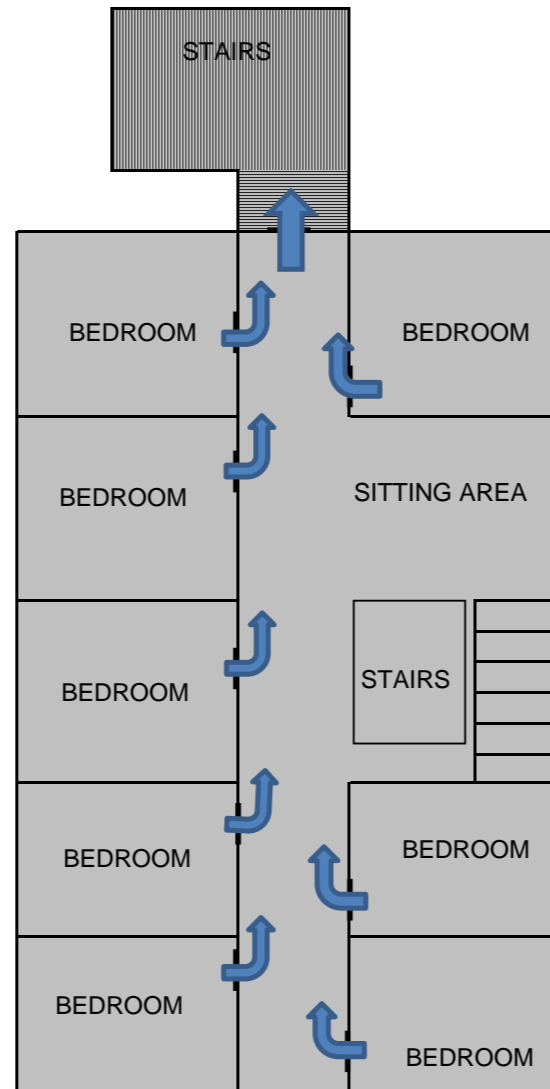

# Saumarez Cottage Floor Plan

**Saumarez Cottage**  
9 bedrooms  
-9 Single Beds  
3 bathrooms  
3 x Toilets  
Ceiling fans  
Wood Fire  
Double Storey

DOWNSTAIRS

UPSTAIRS