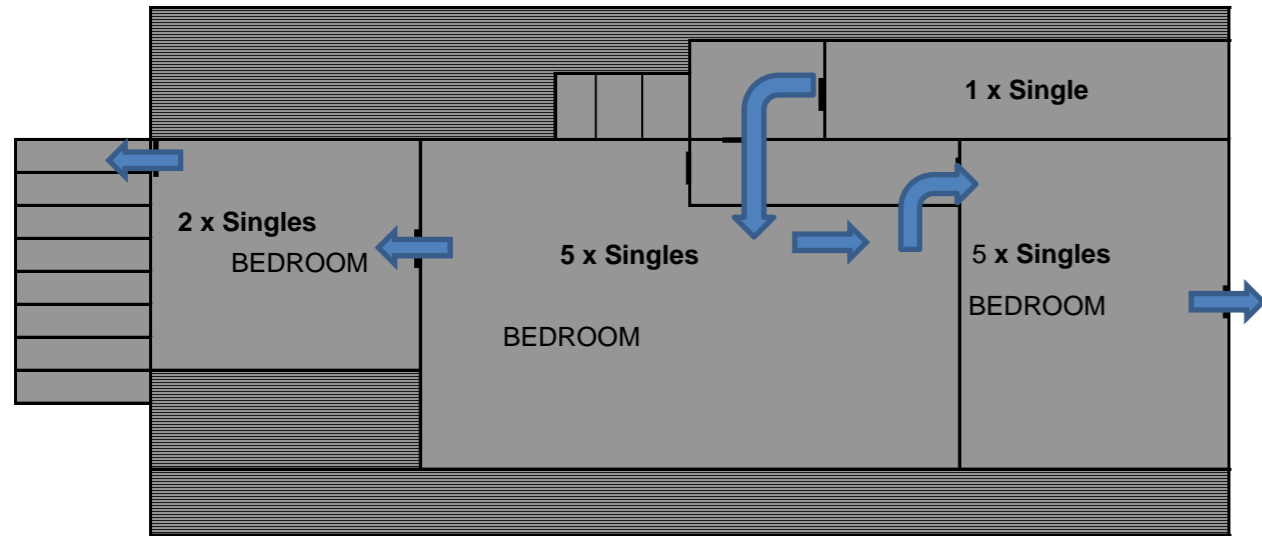

Wolfe Cottage Floor Plan

Upstairs

Downstairs

Wolfe Cottage
Sleeps 16
6 Bedrooms
- 14 Singles
- 1 Double
2 Bathrooms
2 Toilets

If you discover a fire:

- Warn personnel in the immediate vicinity that a fire exists.
- Inform the reception staff (9531 1177) ext 100 during office hours, or the Caretaker (0419 919 028) outside office hours, that a fire exists.
- If you are trained and confident that you are not placing yourself at risk of injury, attempt to extinguish the fire using appropriate fire extinguisher.
- If unable to extinguish the fire immediately evacuate the area, by following the emergency exit signs and proceed to the Assembly point at the Oval (see map).
- If you are responsible for a visitor or contractor, you should ensure these persons follow the correct evacuation procedure.
- You should render assistance to injured personnel if capable but do not put yourself at risk.