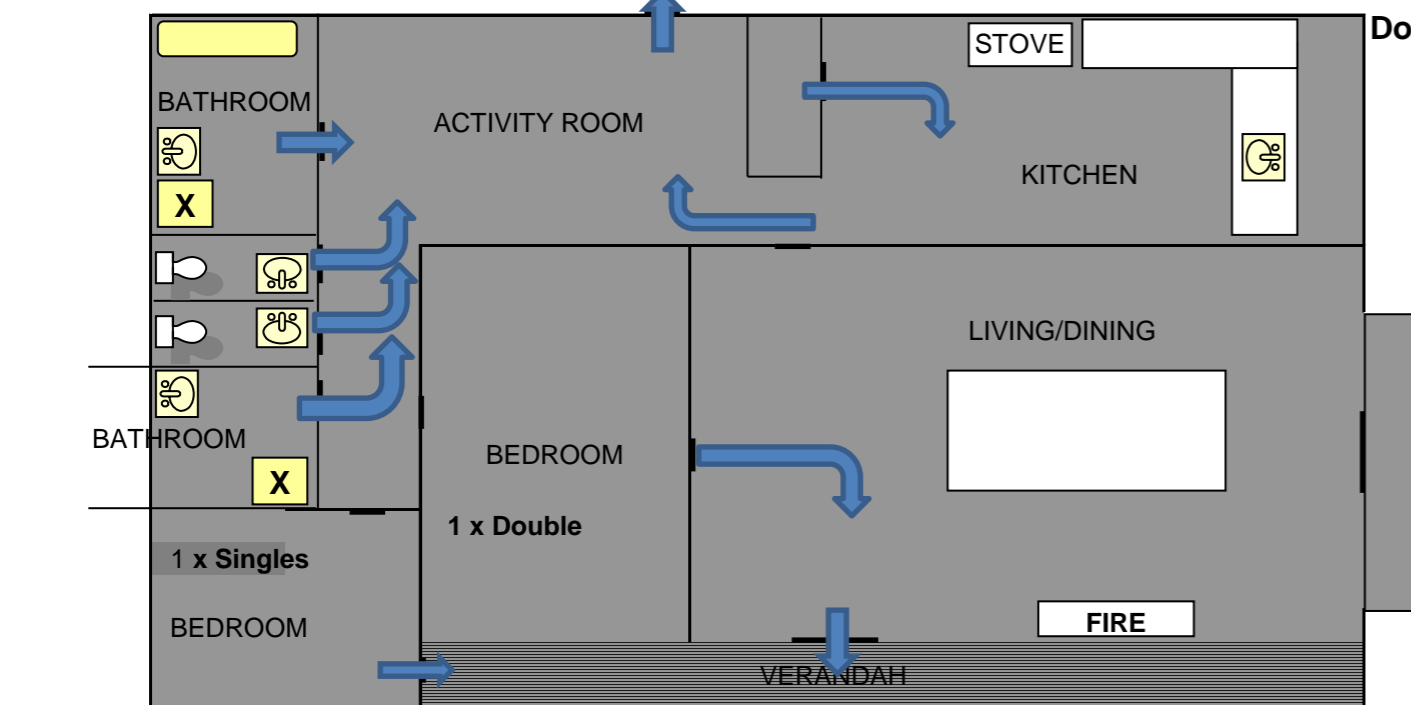

Wolfe Cottage Floor Plan

Upstairs

Downstairs

Wolfe Cottage
Sleeps 16
6 Bedrooms
- 14 Singles
- 1 Double
2 Bathrooms
2 Toilets

If you discover a fire:

- Warn personnel in the immediate vicinity that a fire exists.
- Inform the reception staff (9531 1177) ext 100 during office hours, or the Caretaker (0419 919 028) outside office hours, that a fire exists.
- If you are trained and confident that you are not placing yourself at risk of injury, attempt to extinguish the fire using appropriate fire extinguisher.
- If unable to extinguish the fire immediately evacuate the area, by following the emergency exit signs and proceed to the Assembly point at the Oval (see map).
- If you are responsible for a visitor or contractor, you should ensure these persons follow the correct evacuation procedure.
- You should render assistance to injured personnel if capable but do not put yourself at risk.