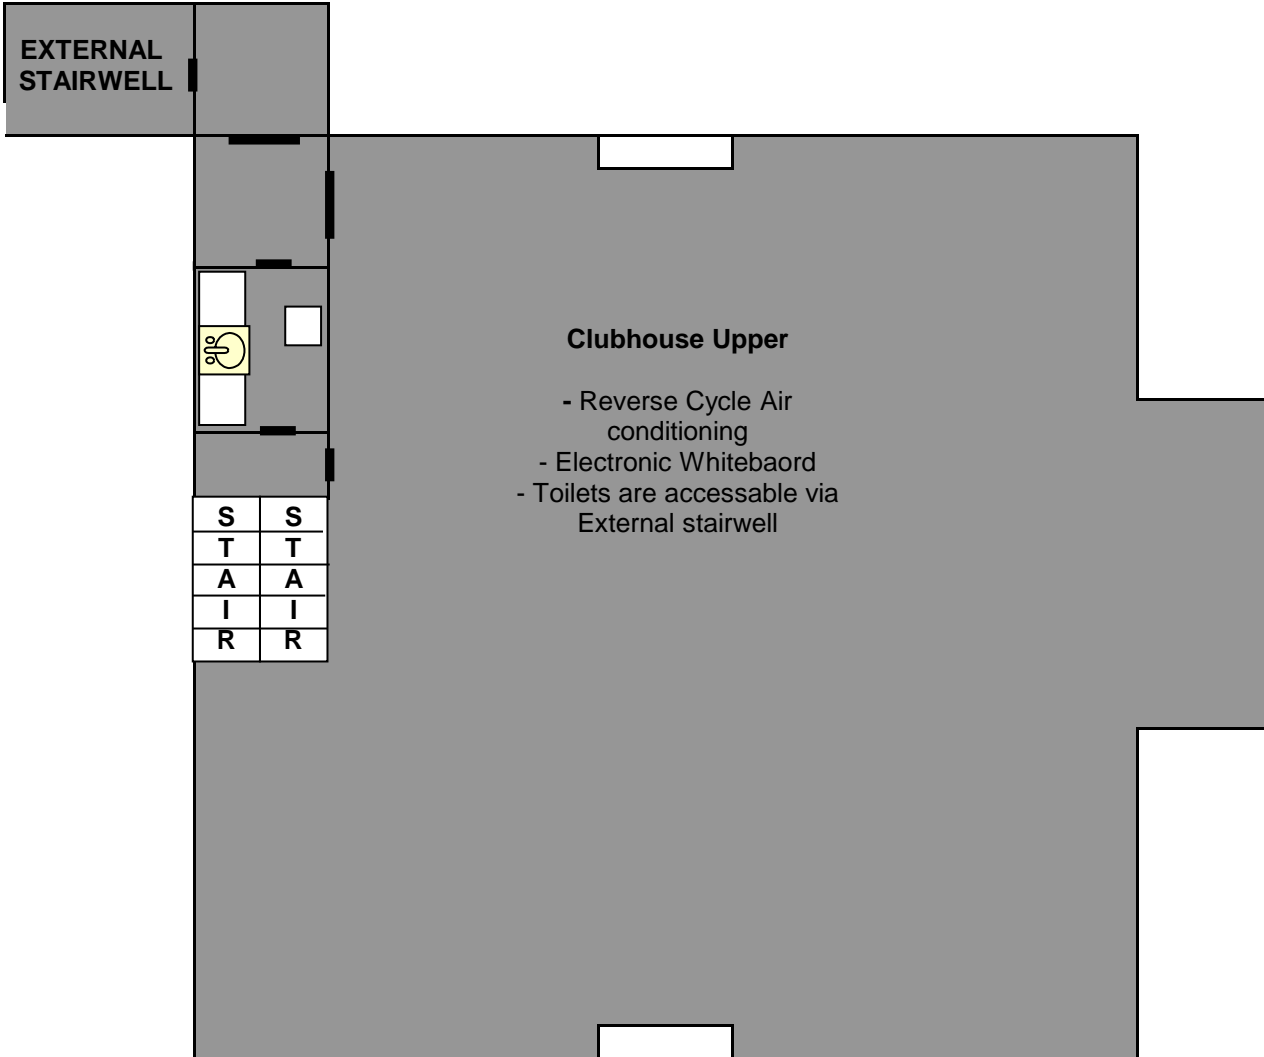

Clubhouse Upper

EXTERNAL STAIRWELL

S	S
T	T
A	A
I	I
R	R

Clubhouse Upper

- Reverse Cycle Air conditioning
- Electronic Whiteboard
- Toilets are accessible via External stairwell